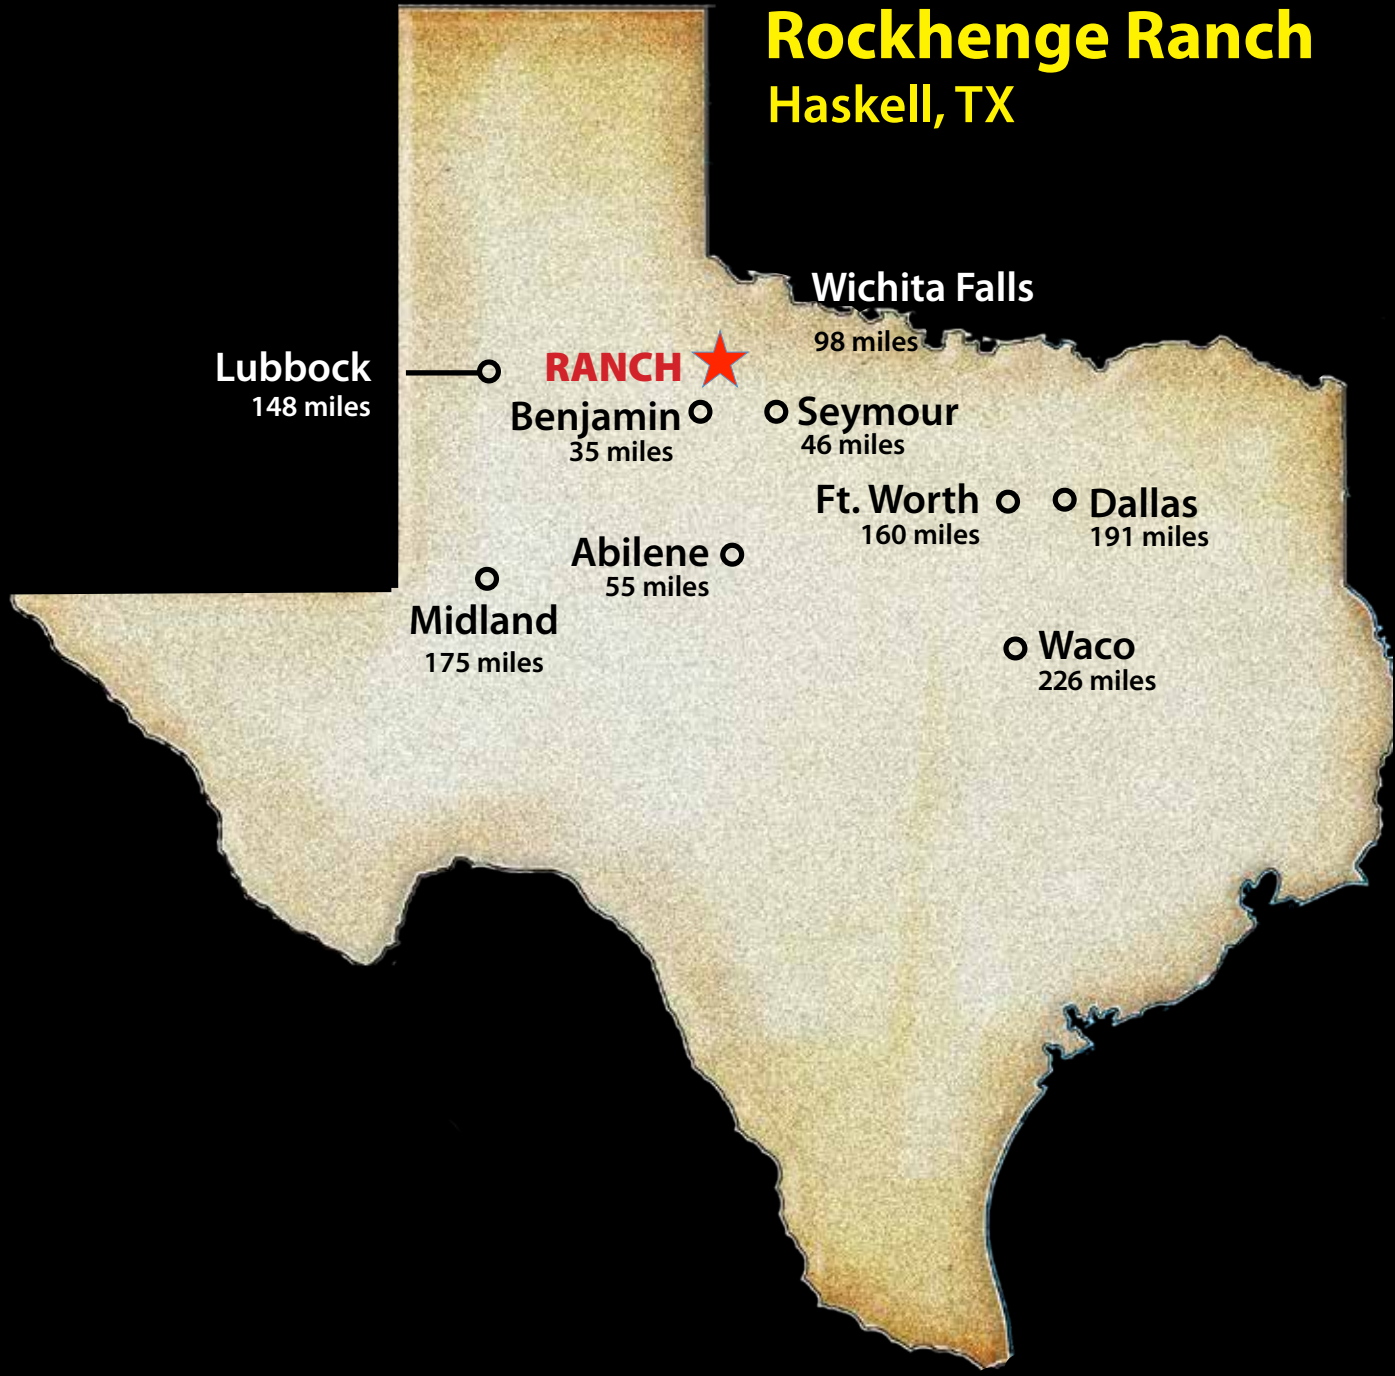

# Rockhenge Ranch Haskell, TX

Lubbock  
148 miles

**RANCH** ★

Benjamin  
35 miles

Seymour  
46 miles

Wichita Falls  
98 miles

Ft. Worth  
160 miles

Dallas  
191 miles

Abilene  
55 miles

Midland  
175 miles

Waco  
226 miles