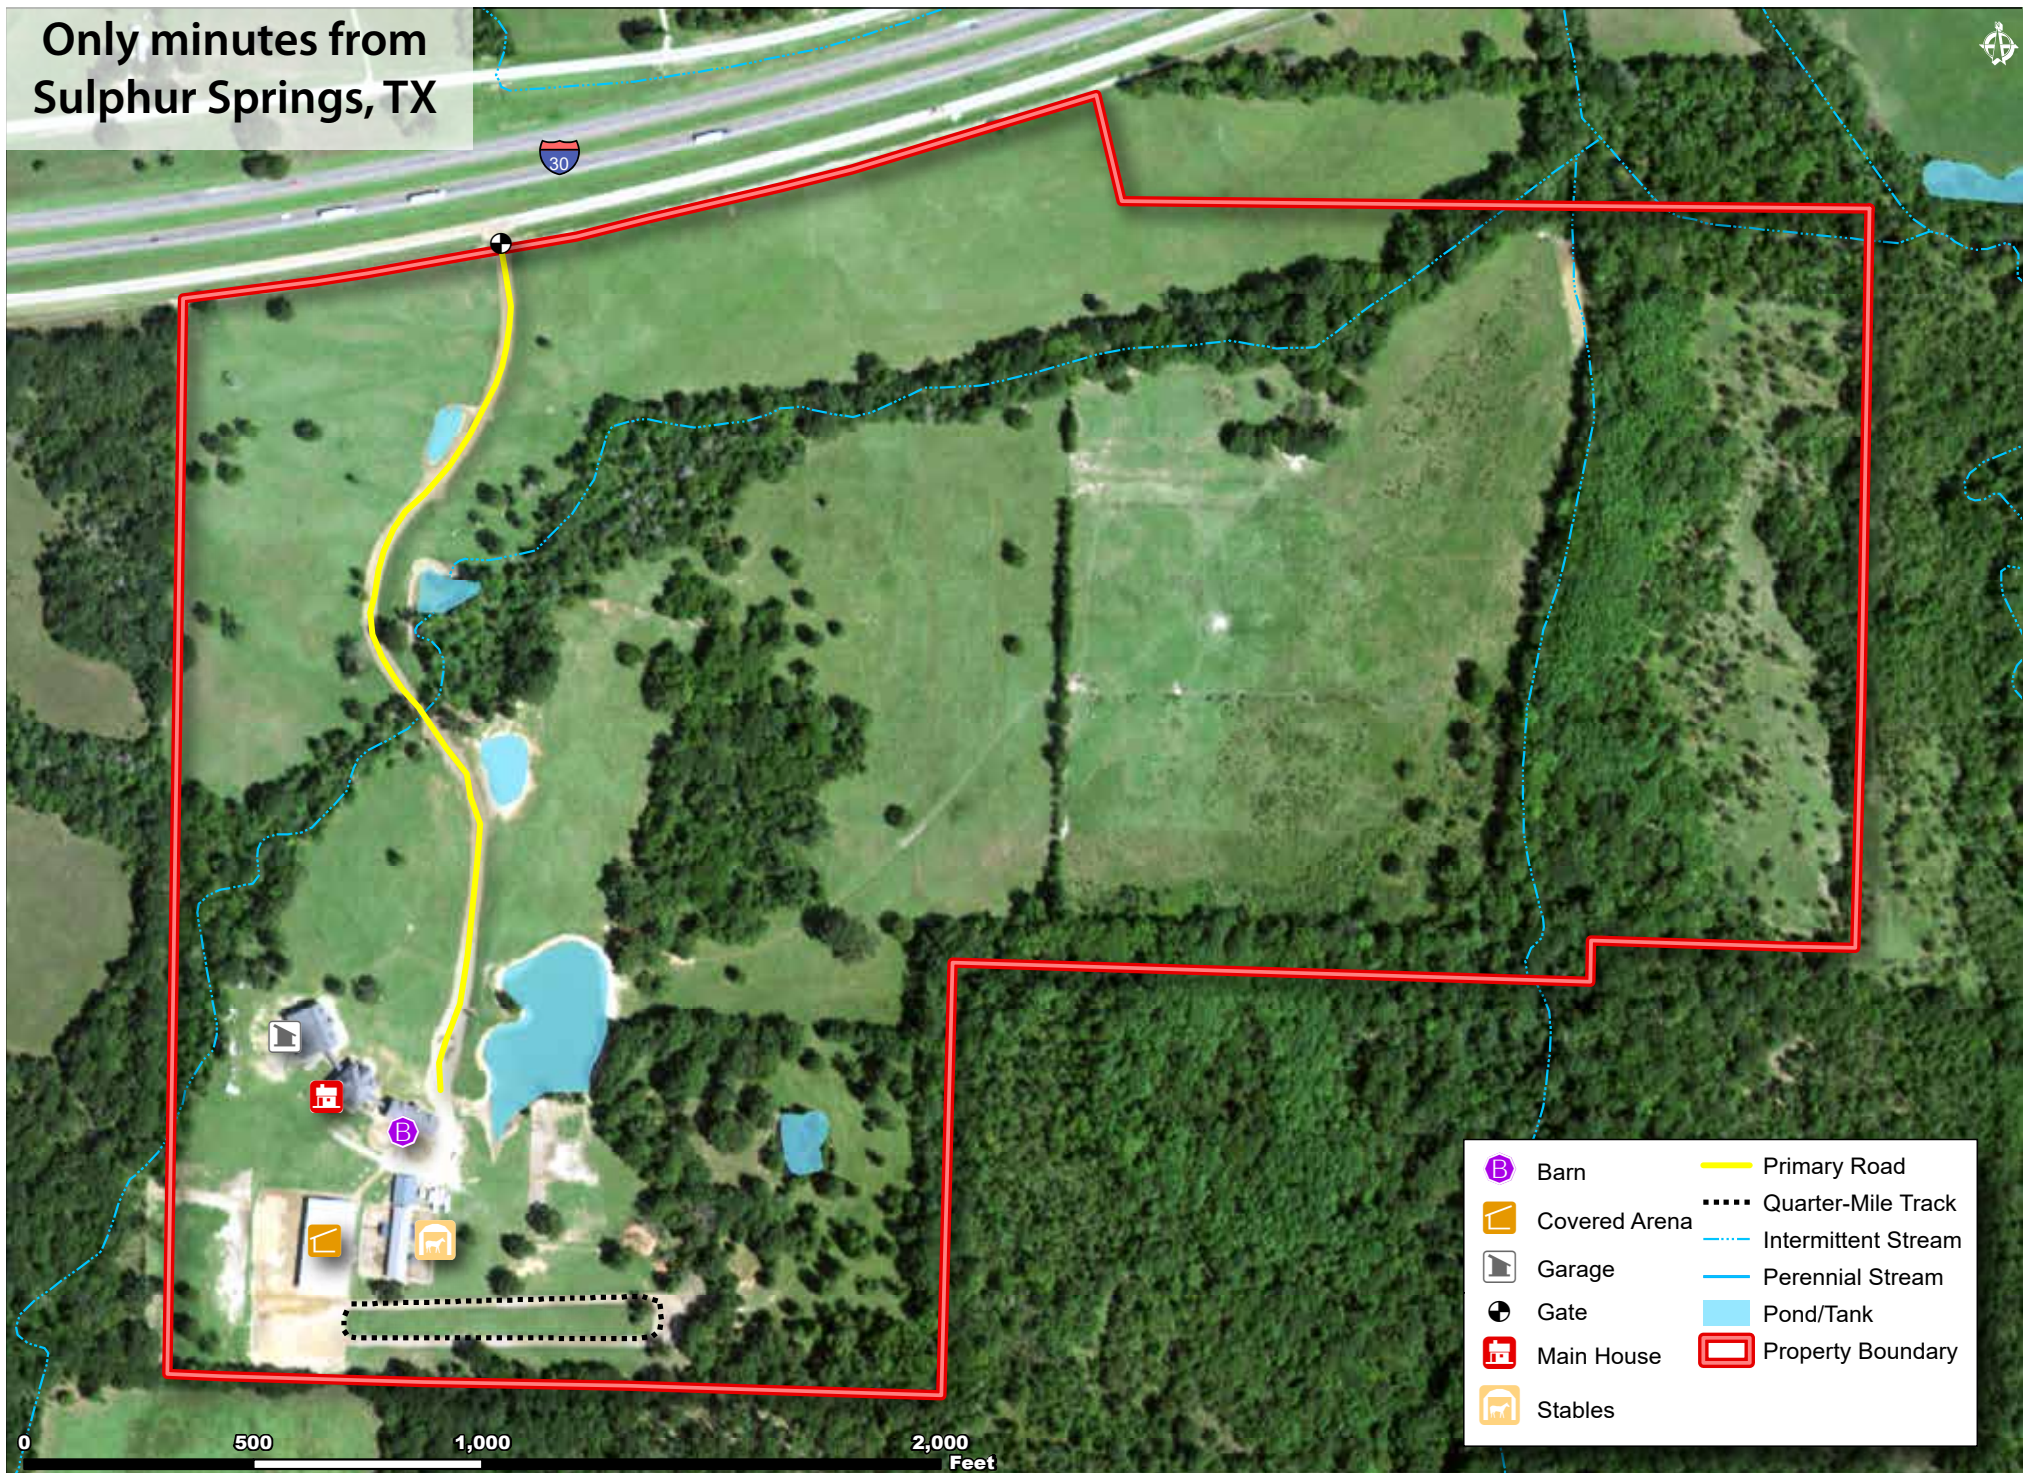

Only minutes from Sulphur Springs, TX

RANCH with PREMIUM HORSE FACILITY – 183.27 AC +/-
HOPKINS COUNTY, TEXAS